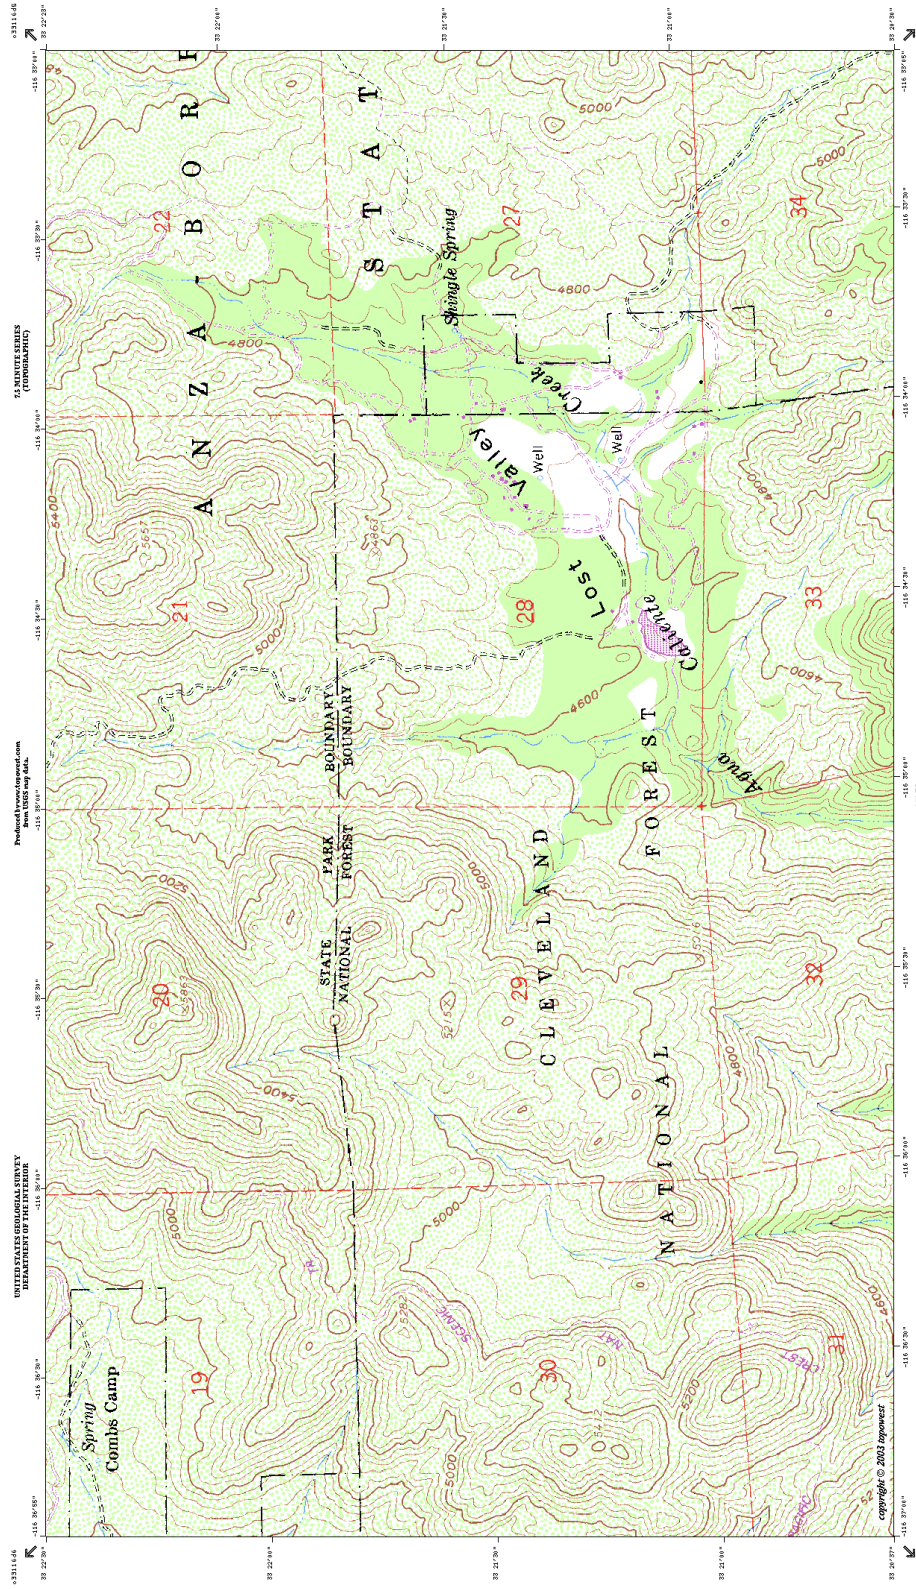

Vicinity of 33.21.005N, 116.34.51W

Schoepe Scout Reservation Topographic Map